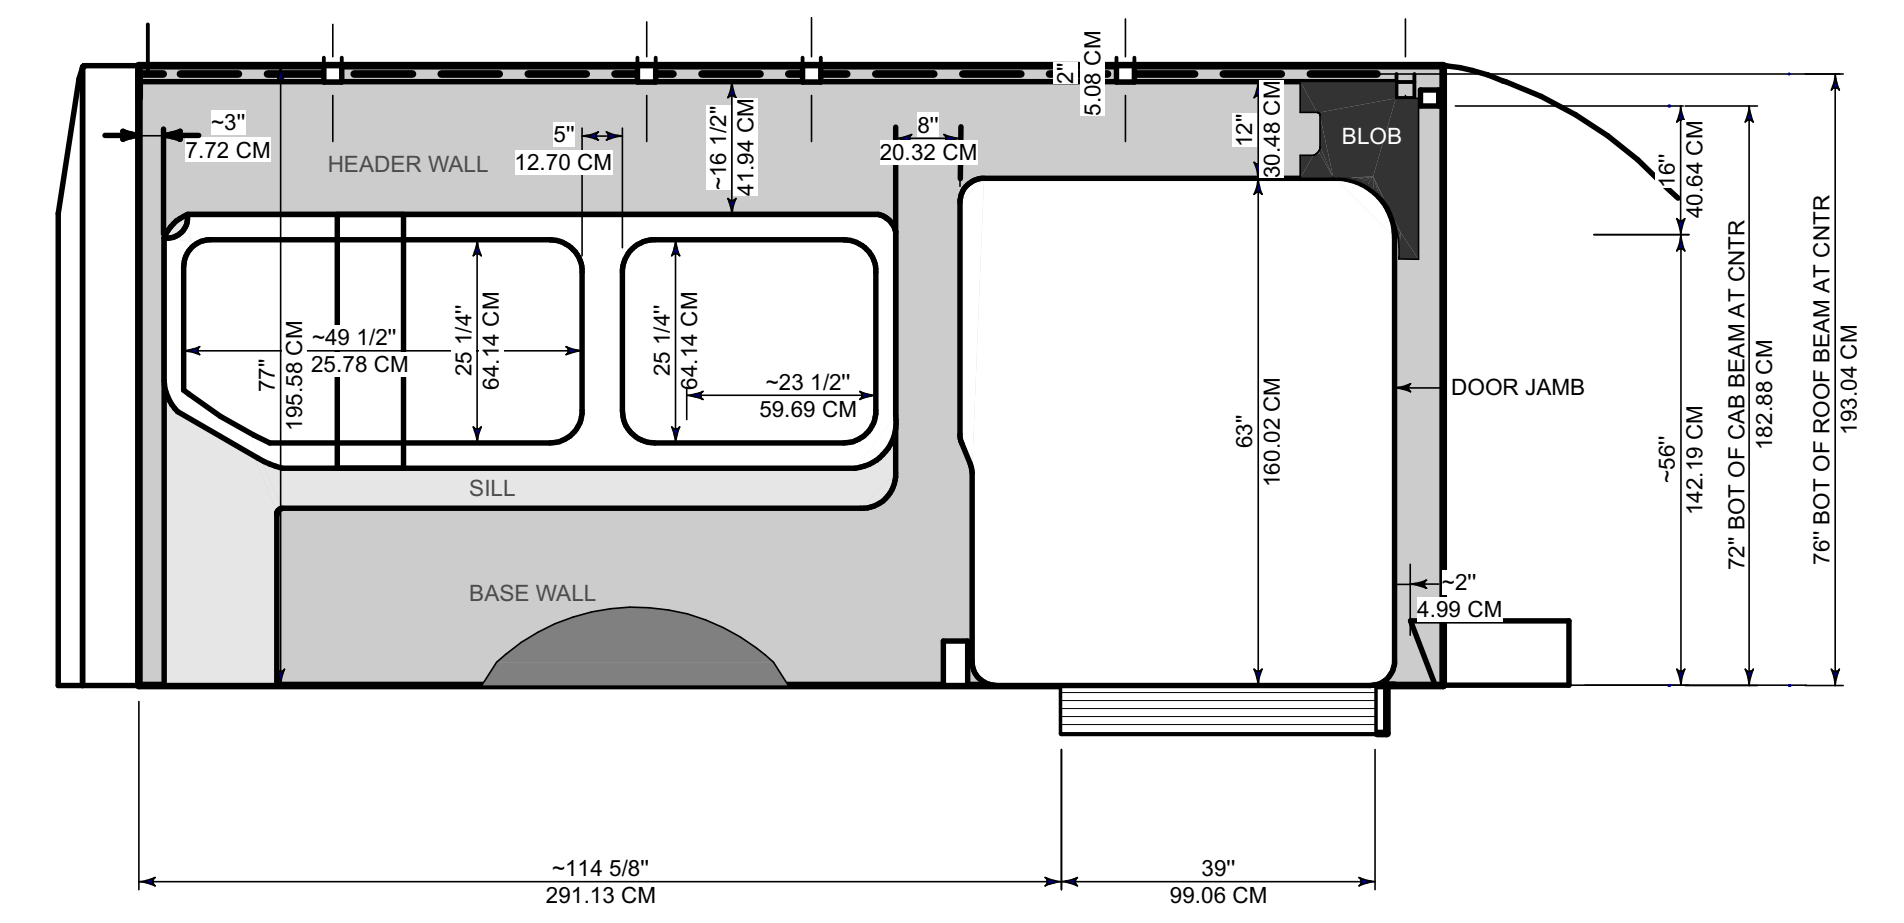

PLAN

AA

NOTE:
- SKIN RIBS AT WINDOWS ARE NOT SHOWN FOR CLARITY. THERE ARE 3 VERTICAL IN THE LARGEST WINDOW, ONE VERTICAL IN THE SMALLER ONE, AND A LARGE "Y" IN THE SLIDING DOORS.

BB

AA

NOTE:
- VERTICAL SKIN RIBS AT WINDOWS ARE NOT SHOWN FOR CLARITY. THERE ARE 3 IN THE LARGEST WINDOW, AND ONE IN THE SMALLER ONE.

Disclaimer: These dimensions were created for personal edification to assist in my build design. They are not from the manufacturer.

DRAWINGS PROVIDED BY:
TC Beier

PROJECT DESCRIPTION:
Ford Transit
Dimensions

SHEET TITLE:
High /
Extended

NO.	DESCRIPTION	BY	DATE

SCALE:
DATE:
6/1/19

K-1