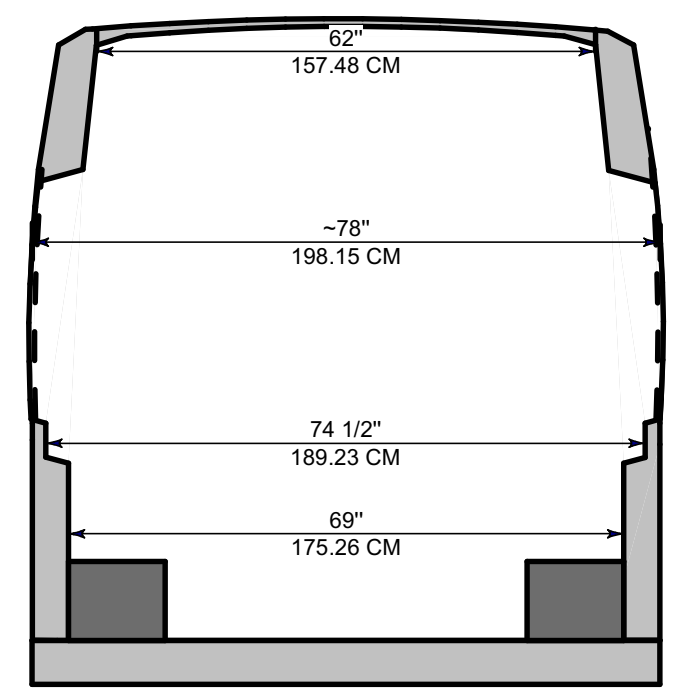

PLAN

AA

NOTE:
- SKIN RIBS AT WINDOWS ARE NOT SHOWN FOR CLARITY. THERE ARE 3 VERTICAL IN THE LARGEST WINDOW, ONE VERTICAL IN THE SMALLER ONE, AND A LARGE "Y" IN THE SLIDING DOORS.

BB

AA

NOTE:
- VERTICAL SKIN RIBS AT WINDOWS ARE NOT SHOWN FOR CLARITY. THERE ARE 3 IN THE LARGEST WINDOW, AND ONE IN THE SMALLER ONE.

Disclaimer: These dimensions were created for personal edification to assist in my build design. They are not from the manufacturer.

DRAWINGS PROVIDED BY:
TC Beier

PROJECT DESCRIPTION:
Ford Transit
Dimensions

SHEET TITLE:
High /
Extended

NO.	DESCRIPTION	BY	DATE

SCALE:
DATE:
6/1/19

K-1