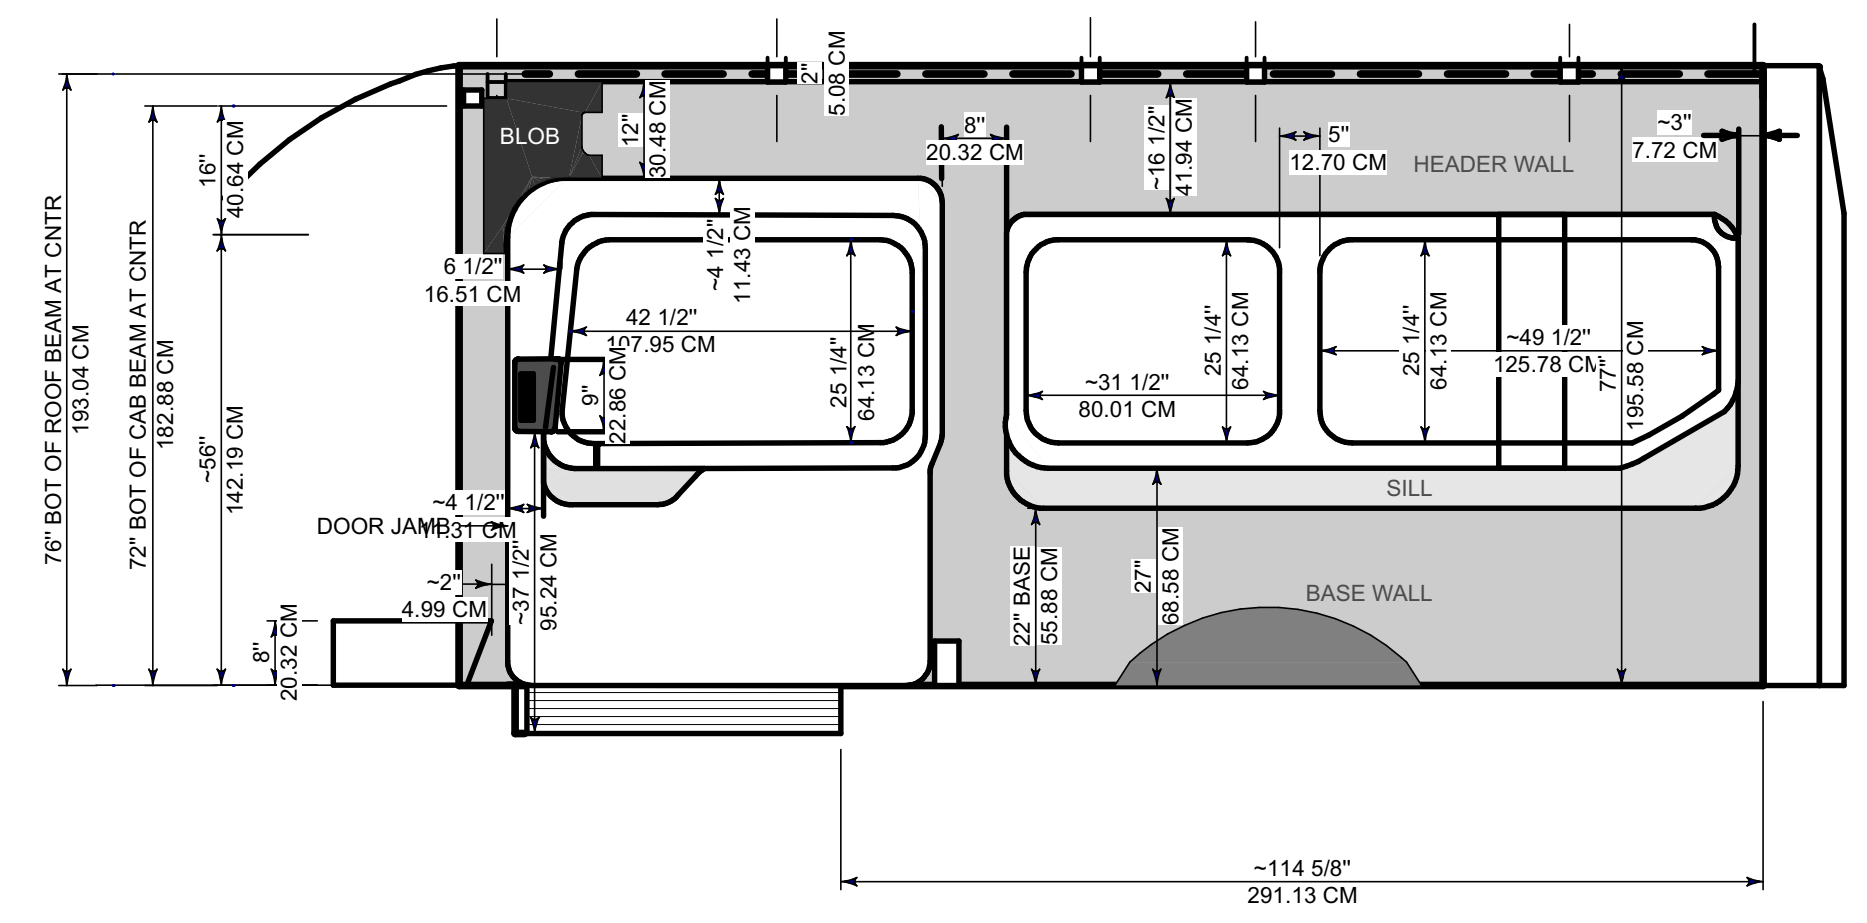

PLAN

AA

NOTE:
- SKIN RIBS AT WINDOWS ARE NOT SHOWN FOR CLARITY. THERE ARE 3 VERTICAL IN THE LARGEST WINDOW, ONE VERTICAL IN THE SMALLER ONE, AND A LARGE "Y" IN THE SLIDING DOORS.

BB

AA

NOTE:
- VERTICAL SKIN RIBS AT WINDOWS ARE NOT SHOWN FOR CLARITY. THERE ARE 3 IN THE LARGEST WINDOW, AND ONE IN THE SMALLER ONE.

Disclaimer: These dimensions were created for personal edification to assist in my build design. They are not from the manufacturer.

DRAWINGS PROVIDED BY:
TC Beier

PROJECT DESCRIPTION:
Ford Transit
Dimensions

SHEET TITLE:
High /
Extended

NO.	DESCRIPTION	BY	DATE

SCALE:
DATE:
6/1/19

K-1